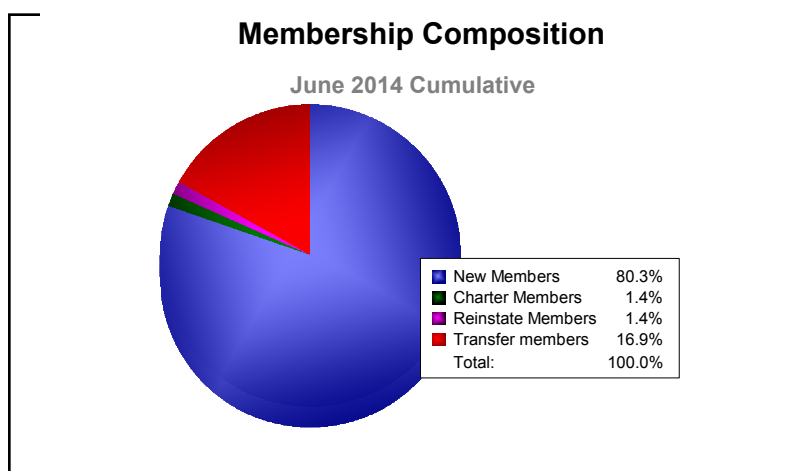

Year	New Clubs	Dropped Clubs	Gain/ Loss Clubs	New Members	Charter Members	Reinstate Members	Transfer Members	Total Member Added	Total Members Dropped	Gain/ Loss Members
2009-2010	1	0	1	72	20	4	18	114	-110	4
2010-2011	0	0	0	68	5	4	2	79	-101	-22
2011-2012	0	-1	-1	53	0	4	6	63	-108	-45
2012-2013	0	-1	-1	58	0	1	6	65	-106	-41
2013-2014	0	-2	-2	57	1	1	12	71	-94	-23
<b>Average</b>	<b>0</b>	<b>-1</b>	<b>-1</b>	<b>62</b>	<b>5</b>	<b>3</b>	<b>9</b>	<b>78</b>	<b>-104</b>	<b>-25</b>