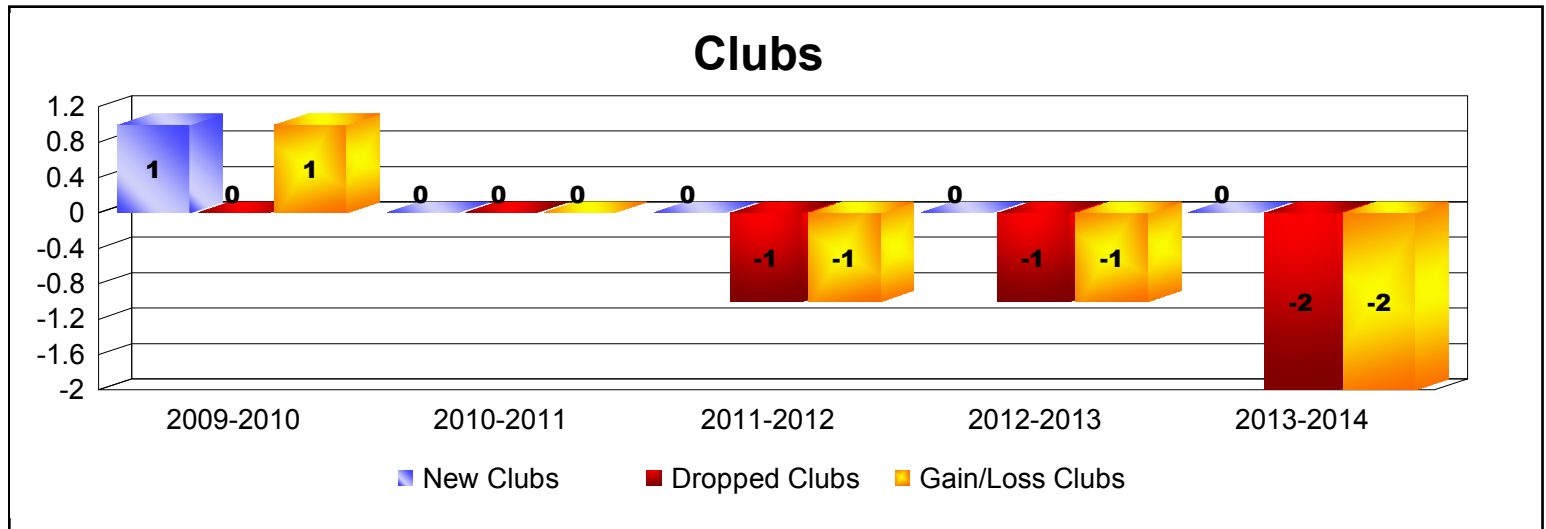

Year	New Clubs	Dropped Clubs	Gain/ Loss Clubs	New Members	Charter Members	Reinstate Members	Transfer Members	Total Member Added	Total Members Dropped	Gain/ Loss Members
2009-2010	1	0	1	72	20	4	18	114	-110	4
2010-2011	0	0	0	68	5	4	2	79	-101	-22
2011-2012	0	-1	-1	53	0	4	6	63	-108	-45
2012-2013	0	-1	-1	58	0	1	6	65	-106	-41
2013-2014	0	-2	-2	57	1	1	12	71	-94	-23
<b>Average</b>	<b>0</b>	<b>-1</b>	<b>-1</b>	<b>62</b>	<b>5</b>	<b>3</b>	<b>9</b>	<b>78</b>	<b>-104</b>	<b>-25</b>

Year	New Clubs	Dropped Clubs	Gain/ Loss Clubs	New Members	Charter Members	Reinstate Members	Transfer Members	Total Member Added	Total Members Dropped	Gain/ Loss Members
2009-2010	0	0	0	25	0	0	3	28	-36	-8
2010-2011	0	-1	-1	23	0	0	4	27	-38	-11
2011-2012	0	0	0	11	0	1	2	14	-50	-36
2012-2013	0	0	0	18	0	1	3	22	-40	-18
2013-2014	0	0	0	16	0	2	2	20	-35	-15
<b>Average</b>	<b>0</b>	<b>0</b>	<b>0</b>	<b>19</b>	<b>0</b>	<b>1</b>	<b>3</b>	<b>22</b>	<b>-40</b>	<b>-18</b>