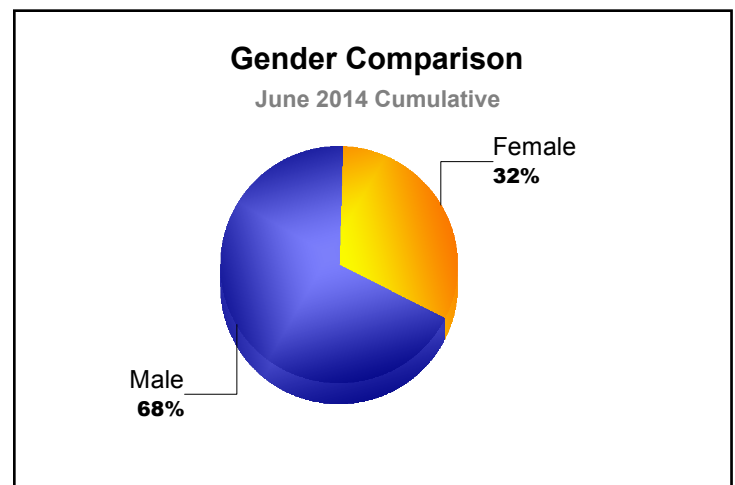

Year	New Clubs	Dropped Clubs	Gain/ Loss Clubs	New Members	Charter Members	Reinstate Members	Transfer Members	Total Member Added	Total Members Dropped	Gain/ Loss Members
2009-2010	1	0	1	72	20	4	18	114	-110	4
2010-2011	0	0	0	68	5	4	2	79	-101	-22
2011-2012	0	-1	-1	53	0	4	6	63	-108	-45
2012-2013	0	-1	-1	58	0	1	6	65	-106	-41
2013-2014	0	-2	-2	57	1	1	12	71	-94	-23
<b>Average</b>	<b>0</b>	<b>-1</b>	<b>-1</b>	<b>62</b>	<b>5</b>	<b>3</b>	<b>9</b>	<b>78</b>	<b>-104</b>	<b>-25</b>