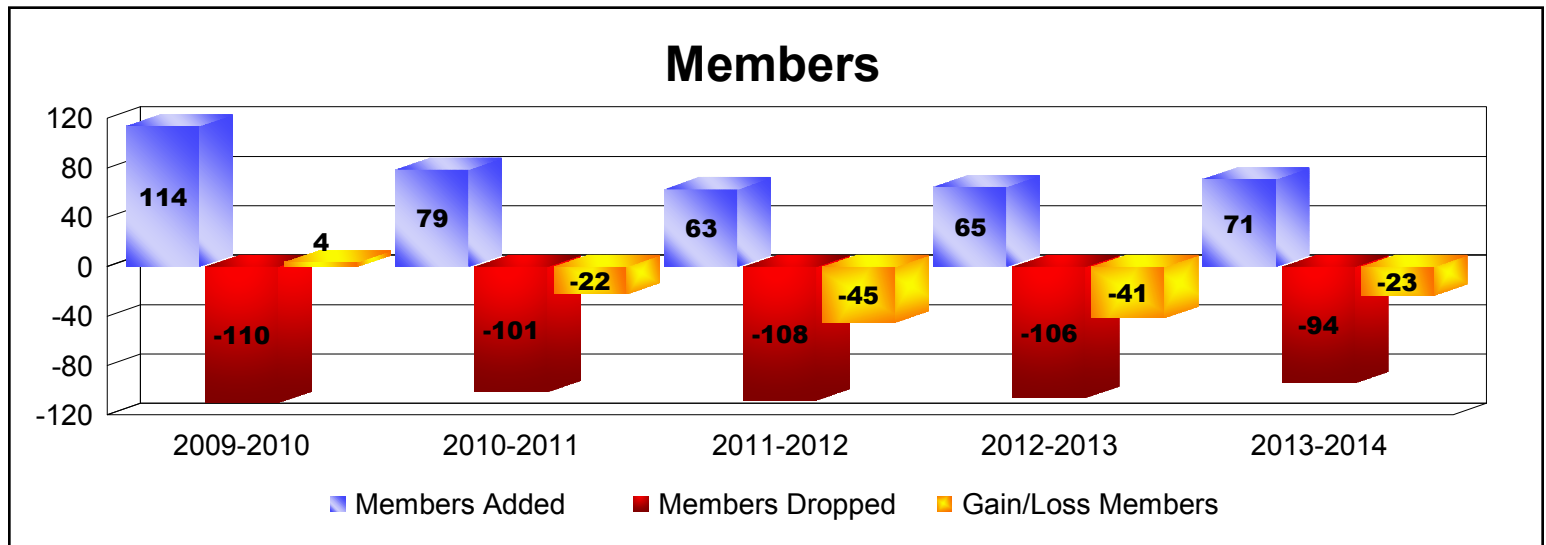

Year	New Clubs	Dropped Clubs	Gain/ Loss Clubs	New Members	Charter Members	Reinstate Members	Transfer Members	Total Member Added	Total Members Dropped	Gain/ Loss Members
2009-2010	1	0	1	72	20	4	18	114	-110	4
2010-2011	0	0	0	68	5	4	2	79	-101	-22
2011-2012	0	-1	-1	53	0	4	6	63	-108	-45
2012-2013	0	-1	-1	58	0	1	6	65	-106	-41
2013-2014	0	-2	-2	57	1	1	12	71	-94	-23
<b>Average</b>	<b>0</b>	<b>-1</b>	<b>-1</b>	<b>62</b>	<b>5</b>	<b>3</b>	<b>9</b>	<b>78</b>	<b>-104</b>	<b>-25</b>

Year	New Clubs	Dropped Clubs	Gain/ Loss Clubs	New Members	Charter Members	Reinstate Members	Transfer Members	Total Member Added	Total Members Dropped	Gain/ Loss Members
2009-2010	0	0	0	25	0	0	3	28	-36	-8
2010-2011	0	-1	-1	23	0	0	4	27	-38	-11
2011-2012	0	0	0	11	0	1	2	14	-50	-36
2012-2013	0	0	0	18	0	1	3	22	-40	-18
2013-2014	0	0	0	16	0	2	2	20	-35	-15
<b>Average</b>	<b>0</b>	<b>0</b>	<b>0</b>	<b>19</b>	<b>0</b>	<b>1</b>	<b>3</b>	<b>22</b>	<b>-40</b>	<b>-18</b>